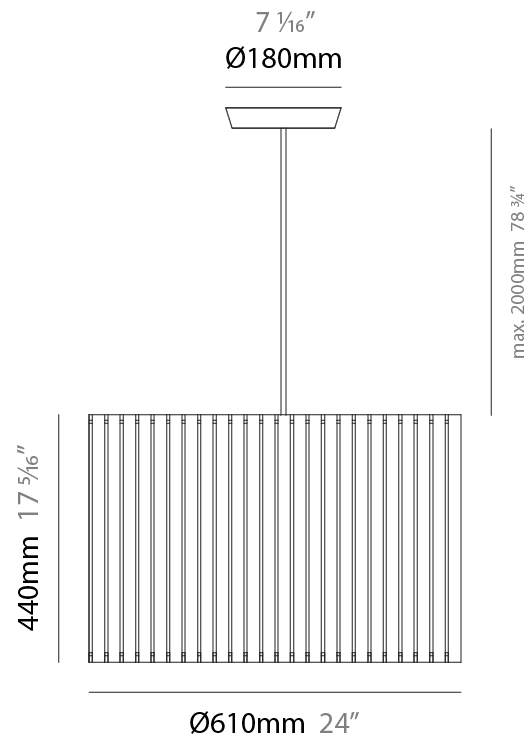

PROJECT	_____
TYPE	_____
SPECIFIER	_____
QUANTITY	_____
DATE	_____

LUZ OCULTA WOOD SUSPENSION

D51037- _____ - _____
base number   Finish Options   Finish Options

1. To build a product code in our configurator select the specify button on the base model # product page
2. To build a manual product code on this datasheet choose from the options listed below in blue font and add the suffix to the base model #

GENERAL

Series: Luz Oculta
Subseries: Luz Oculta Wood
Brand: Fambuena
Division: Design
Mounting Type: Suspension
Mounting Location: Ceiling
Subcategory: Pendant

PHYSICAL

Shape: Rectangle
Diameter (mm): 610
Diameter (in): 24
Height (mm): 440
Height (in): 17 ⁵/₁₆
Light Distribution: Direct / Indirect
Fixture Finish: [DOW](#) / [NAT](#)
Holder Finish: BRA / BRZ
Fixture Material: Metal / Wood
Cable Details: Cable length 2000mm / 79"

ELECTRICAL

Number of Lamps: 1
Lamp Type: LED Retrofit
Lamp Shape: A19
Bulb Included: Bulb Not Included
Max. Wattage Per Lamp (W): 12
Lamp Base: E26
Input Voltage (V): 120
Upon Request: 277Vac / GU24

LED

OPTICAL

RATINGS AND CERTIFICATIONS

Certified By: Certified for North American Standards
IP rating: IP20