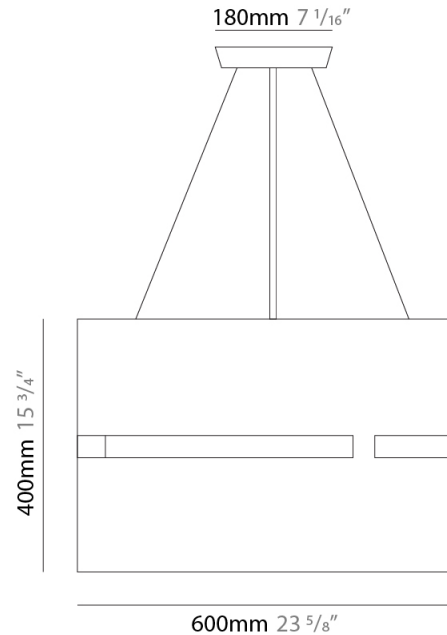

PROJECT	
TYPE	
SPECIFIER	
QUANTITY	
DATE	

LUZ OCULTA METAL SUSPENSION

D51063-

base number   Finish
Options

1. To build a product code in our configurator select the specify button on the base model # product page
2. To build a manual product code on this datasheet choose from the options listed below in blue font and add the suffix to the base model #

GENERAL

Series: Luz Oculta
Subseries: Luz Oculta Metal
Brand: Fambuena
Division: Design
Mounting Type: Suspension
Mounting Location: Ceiling
Subcategory: Pendant

PHYSICAL

Shape: Rectangle
Diameter (mm): 600
Diameter (in): 23 ⁵/₈
Height (mm): 400
Height (in): 15 ³/₄
Light Distribution: Direct / Indirect
Fixture Finish: [BRA](#) / [BRZ](#) / [ABR](#)
Fixture Material: Metal
Cable Details: Cable length 2000mm / 79"

ELECTRICAL

Number of Lamps: 1
Lamp Type: LED Retrofit
Lamp Shape: A19
Bulb Included: Bulb Not Included
Max. Wattage Per Lamp (W): 15
Lamp Base: E26
Input Voltage (V): 120
Upon Request: 277Vac / GU24

LED

OPTICAL

RATINGS AND CERTIFICATIONS

Certified By: Certified for North American Standards
IP rating: IP20