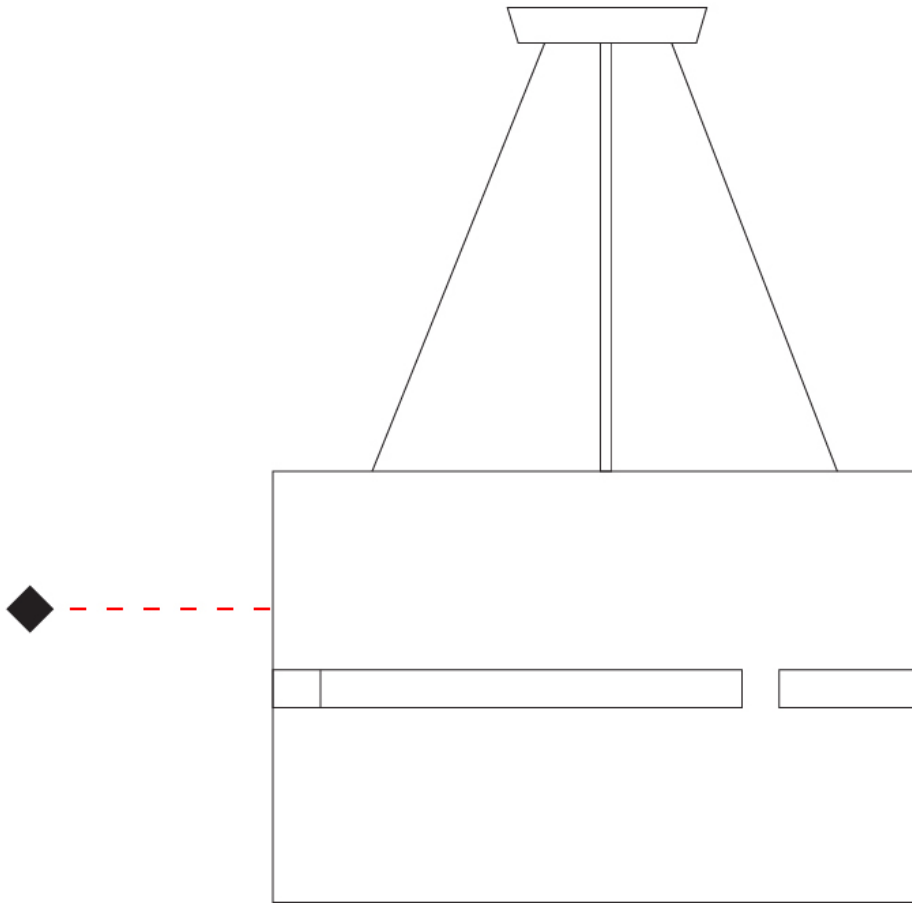

LUZ OCULTA METAL SUSPENSION

D51063-

PROJECT _____

TYPE _____

SPECIFIER _____

QUANTITY _____

DATE _____

D