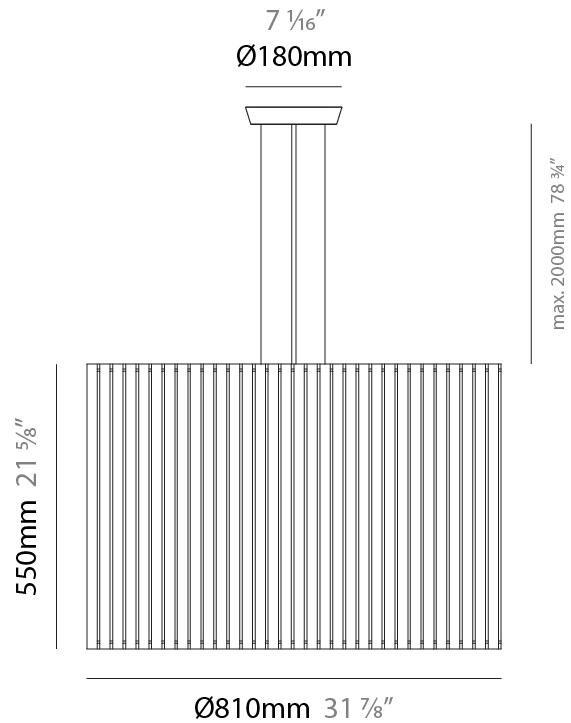

PROJECT	_____
TYPE	_____
SPECIFIER	_____
QUANTITY	_____
DATE	_____

LUZ OCULTA WOOD SUSPENSION

D51035- _____ - _____
base number   Finish   Finish
                         Options   Options

1. To build a product code in our configurator select the specify button on the base model # product page
2. To build a manual product code on this datasheet choose from the options listed below in blue font and add the suffix to the base model #

GENERAL

Series: Luz Oculta
Subseries: Luz Oculta Wood
Brand: Fambuena
Division: Design
Mounting Type: Suspension
Mounting Location: Ceiling
Subcategory: Pendant

PHYSICAL

Shape: Rectangle
Diameter (mm): 810
Diameter (in): 31 ⁷/₈
Height (mm): 550
Height (in): 21 ⁵/₈
Light Distribution: Direct / Indirect
Fixture Finish: [DOW](#) / [NAT](#)
Holder Finish: [BRA](#) / [BRZ](#)
Fixture Material: Metal / Wood
Cable Details: Cable length 2000mm / 79"

ELECTRICAL

Number of Lamps: 3
Lamp Type: LED Retrofit
Lamp Shape: A19
Bulb Included: Bulb Not Included
Total Output Wattage (W): 36
Max. Wattage Per Lamp (W): 12
Lamp Base: E26
Input Voltage (V): 120
Upon Request: 277Vac / GU24

LED

OPTICAL

RATINGS AND CERTIFICATIONS

Certified By: Certified for North American Standards
IP rating: IP20